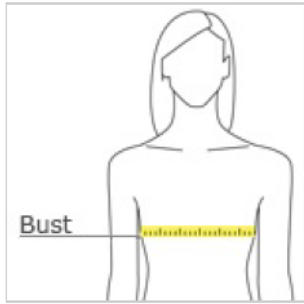

SIZE CHART & CARE INSTRUCTIONS

Sport-Tek® Ladies Short Sleeve PosiCharge® Competitor™ V-Neck Tee

HOW TO MEASURE

BUST

Measure under the arm and around the fullest part of the bust with arms down, keeping tape horizontal.

SIZE CHART

	XS	S	M	L	XL	XXL	3XL	4XL
Size	2	4/6	8/10	12/14	16/18	20/22	24/26	28/30
Bust	32-34	35-36	37-38	39-41	42-44	45-47	48-51	52-55

CARE INSTRUCTIONS

- Machine wash cold with like colors.
- Do not bleach.
- Do not use fabric softener.
- Tumble dry low, remove promptly.
- Cool iron if needed.
- Do not dry clean.