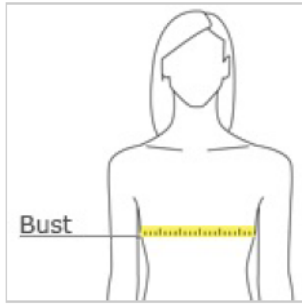

SIZE CHART & CARE INSTRUCTIONS

Sport-Tek® Ladies Long Sleeve PosiCharge® Competitor™ V-Neck Tee

HOW TO MEASURE

BUST

Measure under the arm and around the fullest part of the bust with arms down, keeping tape horizontal.

SIZE CHART

	XS	S	M	L	XL	XXL	3XL	4XL
Size	2	4/6	8/10	12/14	16/18	20/22	24/26	28/30
Bust	32-34	35-36	37-38	39-41	42-44	45-47	48-51	52-55

CARE INSTRUCTIONS

- Machine wash cold with like colors.
- Do not bleach.
- Do not use fabric softener.
- Tumble dry low, remove promptly.
- Cool iron if needed.
- Do not dry clean.